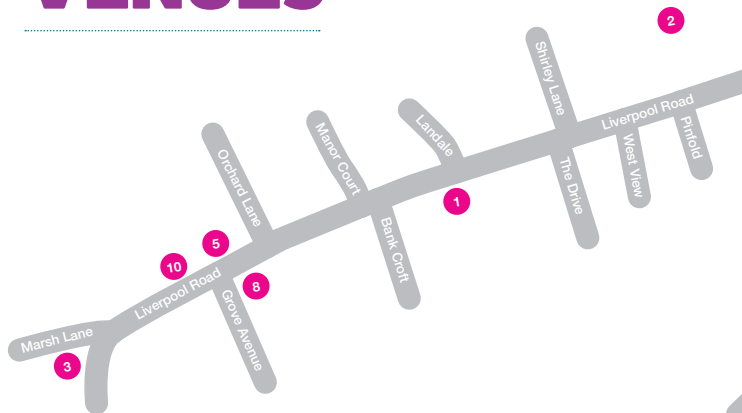

## VENUES

- 1 Black Bull (The)
- 2 Booths
- 3 Golden Ball (The)
- 4 Hopton's Tap House & Cocktails
- 5 Lemon Tree (The)
- 6 Longton Library (The)
- 7 Lounge (The)
- 8 Orchid Café (The)
- 9 Ram's Head (The)
- 10