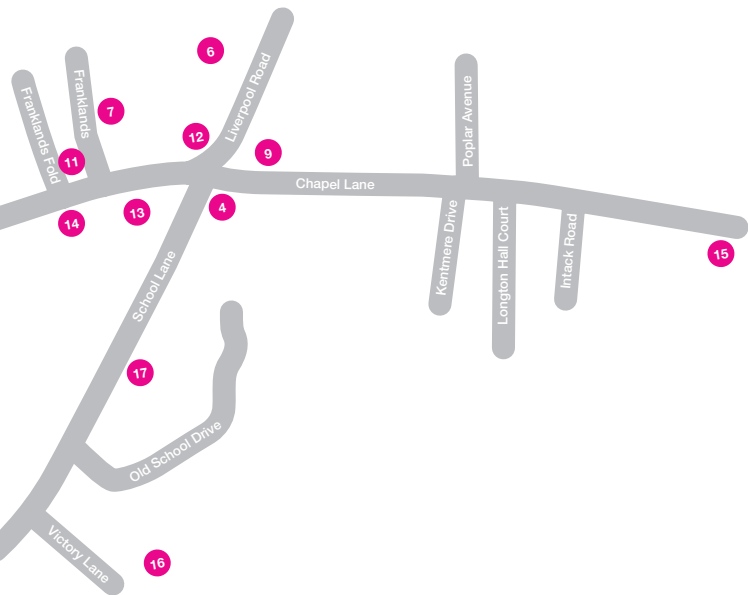

## VENUES

- 1 Black Bull (The)
- 2 Booths
- 3 Golden Ball (The)
- 4 Hopton's Tap House & Cocktails
- 5 Lemon Tree (The)
- 6 Longton Library (The)
- 7 Lounge (The)
- 8 Orchid Café (The)
- 9 Ram's Head (The)
- 10